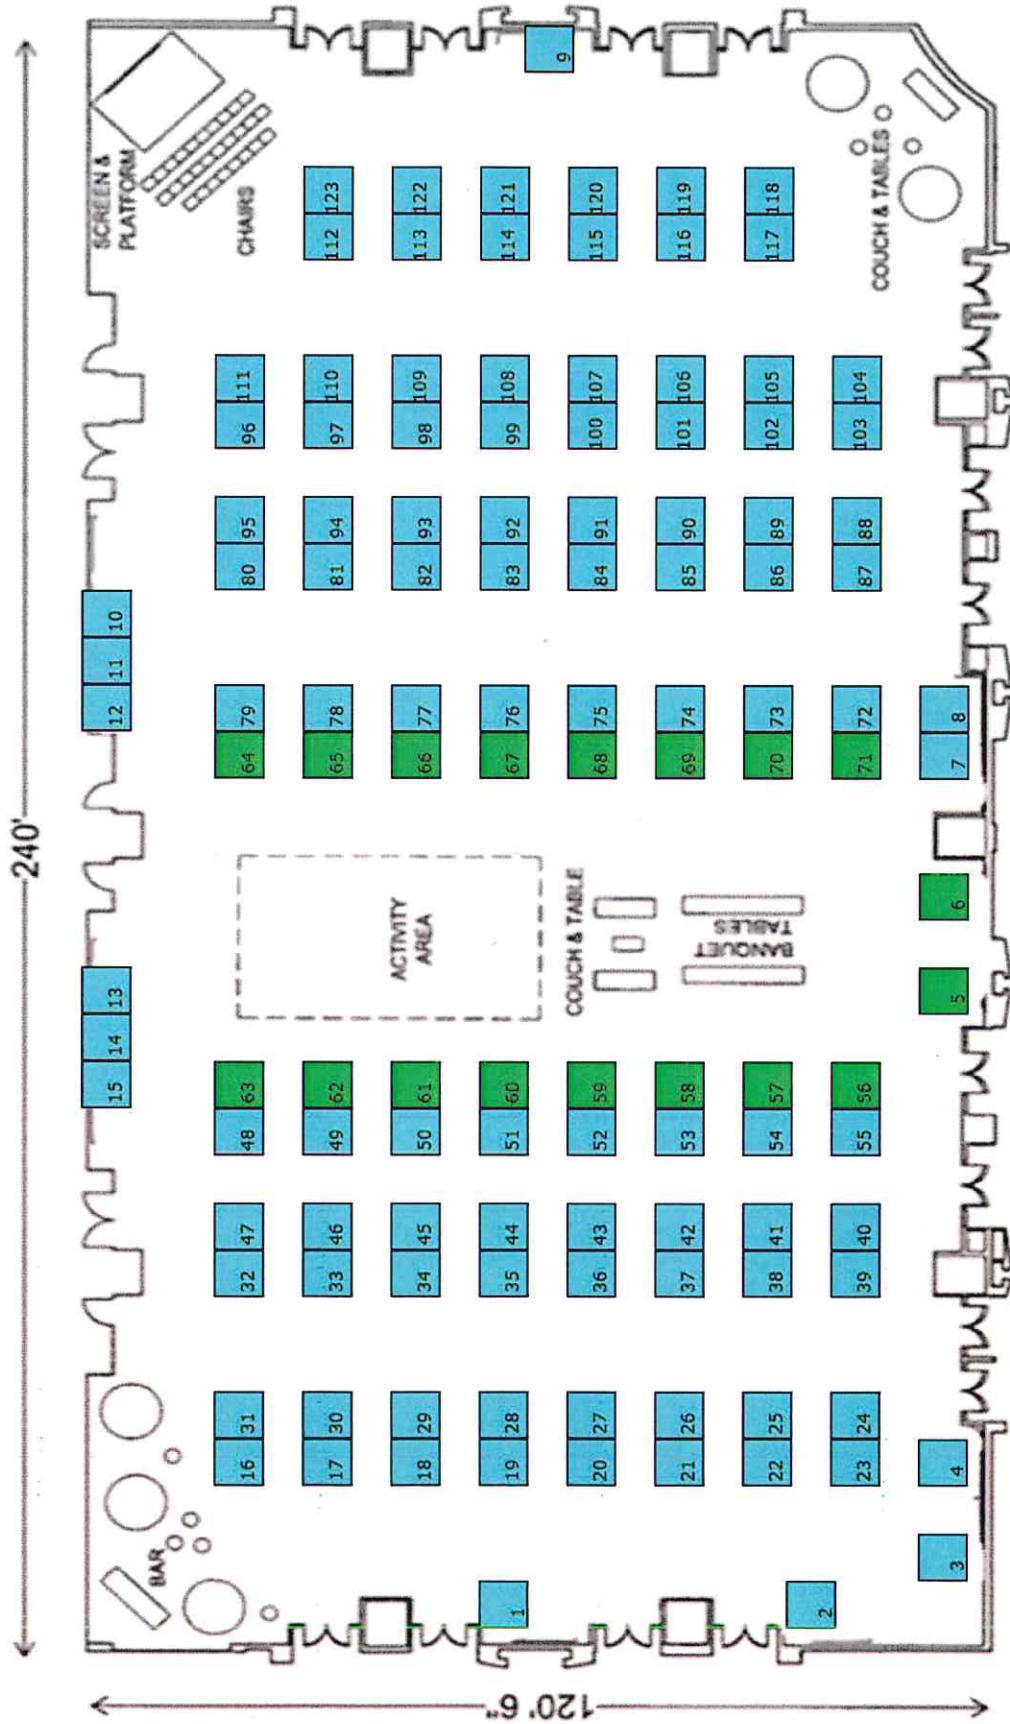

# Front Range Ballroom

115 TOTAL SPACES @ 8'X10'

# Outside Vendor Area